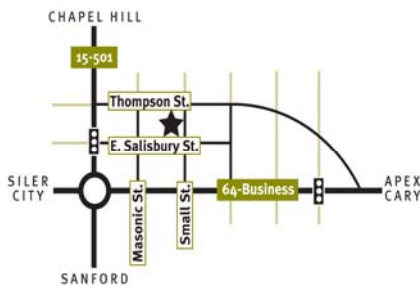

For more information call 906-5555 or email Kate at kate@naturenia.com. Payment receipt expected by May 28th to reserve your spot! Space is limited. Late registration after May 28: $90 for the day. Please bring flexible shoes to dance on ground.
www.nianow.com www.trianglenia.com www.naturenia.com